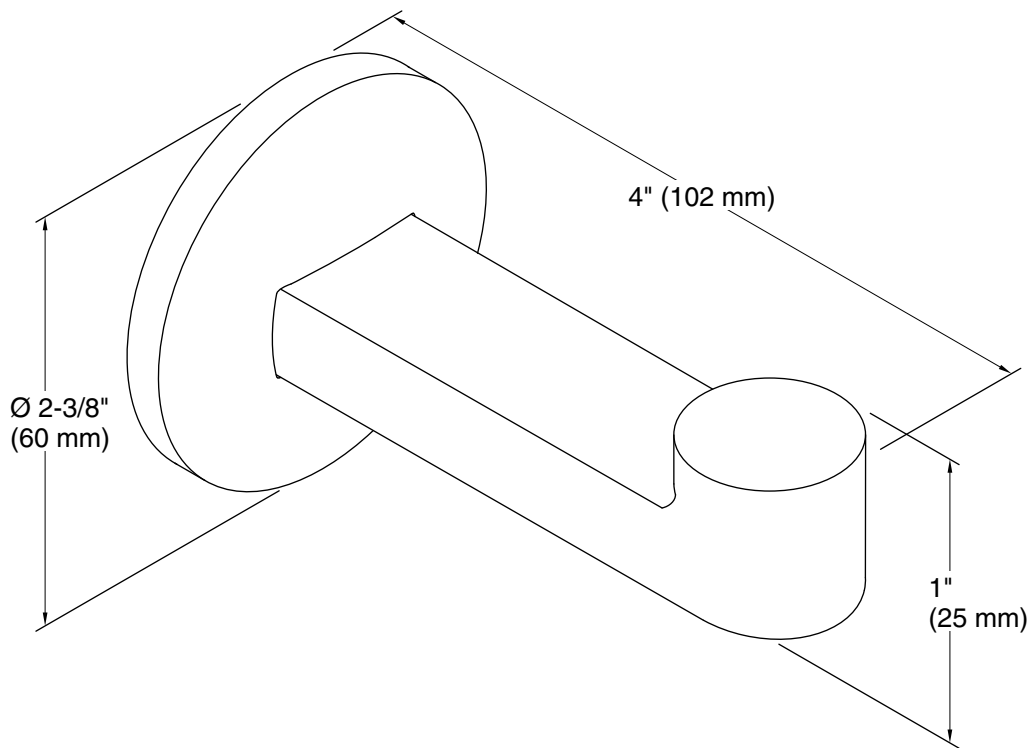

Color	Code	Description
	CP	Polished Chrome
	BN	Vibrant® Brushed Nickel
	BL	Matte Black
	2MB	Vibrant® Brushed Moderne Brass
	TT	Vibrant Titanium

Technical Information

All product dimensions are nominal.

Material: Zinc